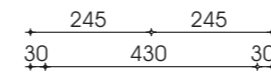

Axolute H7 bathtub in DuPont™ Corian® Glacier White/ Light Blue.

SCHEDE TECNICHE
TECHNICAL DRAWINGS

T4

AXOLUTE T4

490x490x40 mm

acciaio lucido *polished stainless steel*

Q45

AXOLUTE Q45