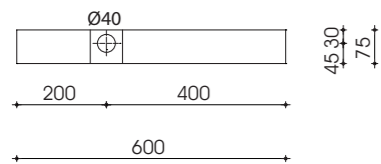

F7.5

40 520 40

AXOLUTE F7.5

600x400x75 mm

Dupont™ Corian® Glacier White

40 720 40