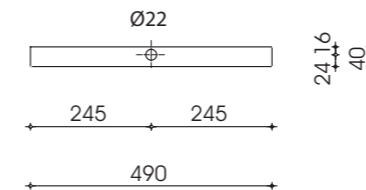

Axolute H7 bathtub in DuPont™ Corian® Glacier White/ Light Blue.

SCHEDE TECNICHE
TECHNICAL DRAWINGS

T4

AXOLUTE T4

490x490x40 mm

acciaio lucido *polished stainless steel*

Q45

AXOLUTE Q45