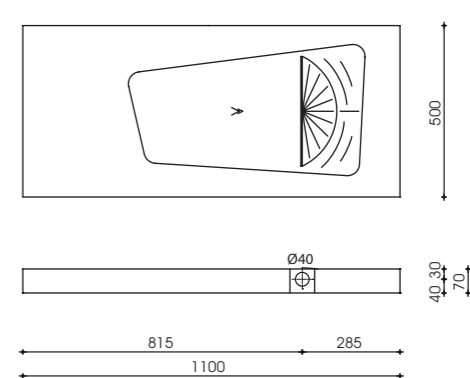

R52

AXOLUTE R52

1100x500x70 mm

Dupont™ Corian® Glacier White