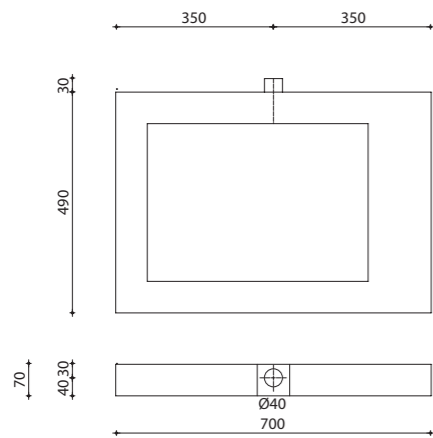

H7

AXOLUTE H7

700x490x70 mm
con piano dx da 140 mm *with right vanity top 140 mm*
Dupont™ Corian® Glacier White

VARIANTI DISPONIBILI AVAILABLE VERSIONS

Dupont™ Corian® Glacier White
Dupont™ Corian® Glacier White/Summer Sky
Dupont™ Corian® Glacier White/Hot
Dupont™ Corian® Glacier White/Nocturne

490x490x70 mm
700x490x70 mm
980x490x70 mm

700x490x70 mm
con piano dx da 140 mm
with right vanity top 140 mm

700x490x70 mm
con piano sx da 140 mm
with left vanity top 140 mm

980x490x70 mm
con piano dx da 280 mm
with right vanity top 280 mm

980x490x70 mm
con piano sx da 280 mm
with left vanity top 280 mm