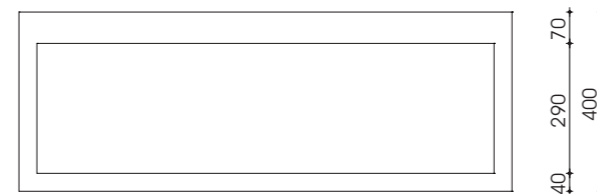

AXOLUTE F7.5

1100x400x75 mm

Dupont™ Corian® Glacier White