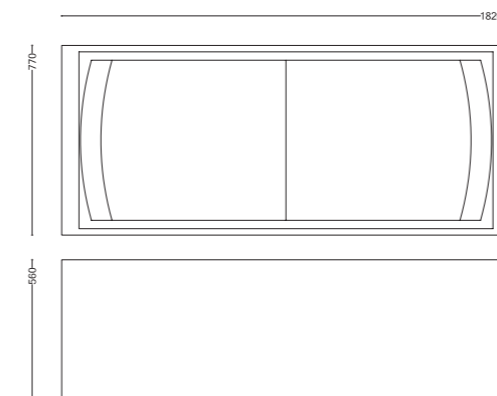

VASCHE DA BAGNO H7 H7 BATHTUBS

AXOLUTE H7

1820x770x560 mm

Dupont™ Corian® Glacier White

VARIANTI DISPONIBILI AVAILABLE VERSIONS

Dupont™ Corian® Glacier White
Dupont™ Corian® Glacier White/Summer Sky
Dupont™ Corian® Glacier White/Hot
Dupont™ Corian® Glacier White/Nocturne

1680x700x560 mm
1820x770x560 mm
2030x980x560 mm