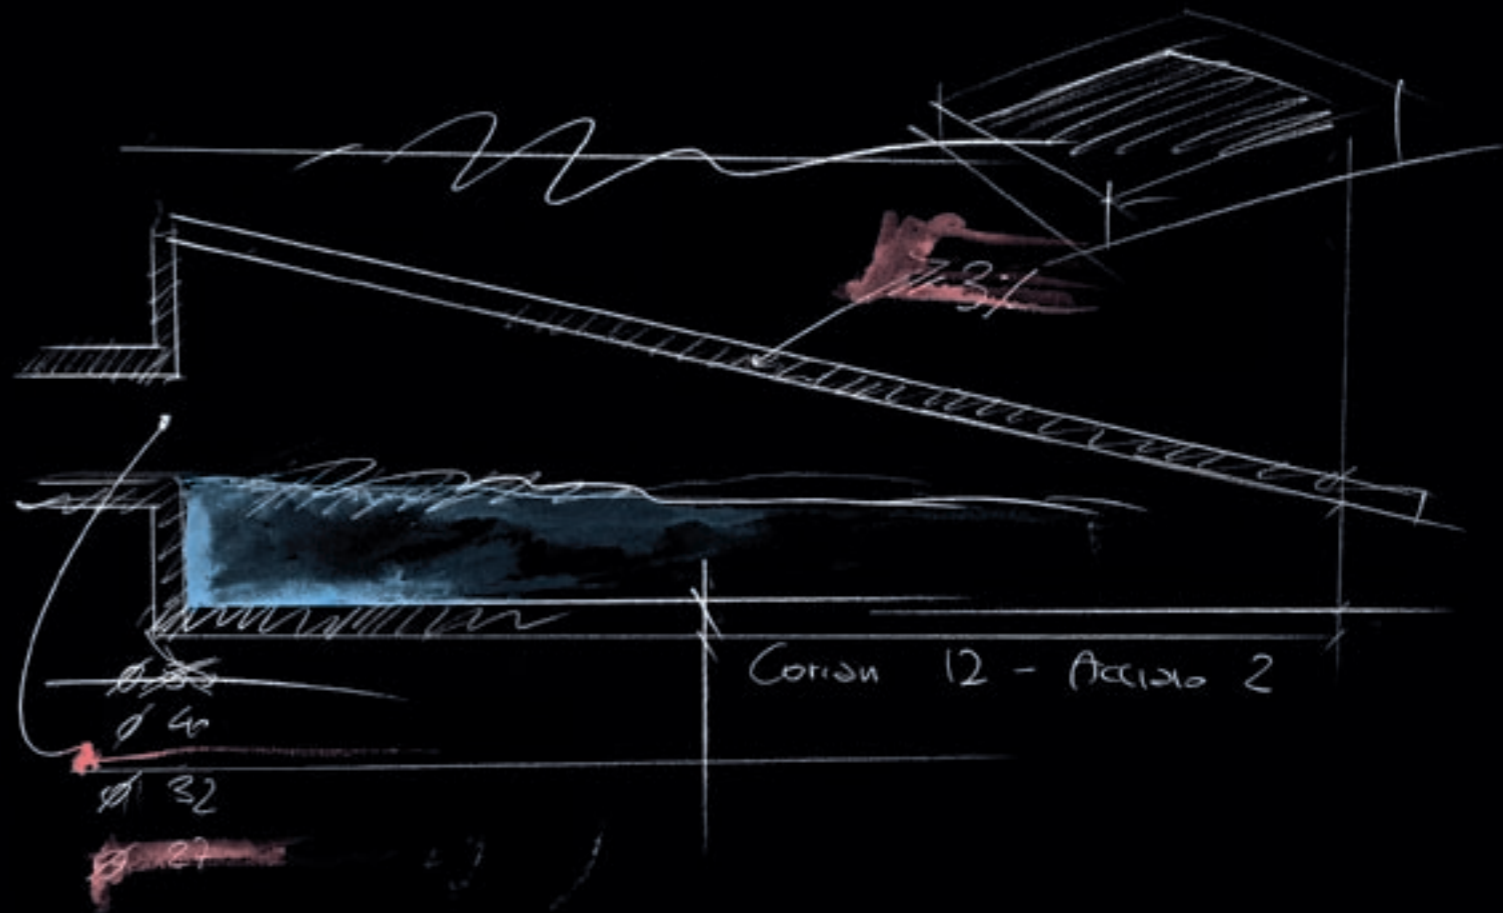

L'impiego di questa rivoluzionaria tecnologia permette di realizzare lavabi e piatti doccia dalle forme ricercate, riducendone gli spessori ad una misura variabile tra i 4 e i 7 cm, senza dover applicare ulteriori apparecchi di sifonatura esterni.

IDEAS

HIS® for Axolute

HIS®, which stands for "Horizontal Integrated Siphon", is the invention and international patent of the young businessman Luca Maccagnan, that removes the metallic trap (the anti-aesthetic "sculpture" which hangs below every washbasin), being incorporated into the fixture's base.

Therefore, hollow spaces need not to be arranged in the walls at the rear or at the sides of the fixtures to place any trap.

The Horizontal Integrated Siphon HIS® is entirely achieved at the shaping stage of the manufacturing process as an integral part of the finished product, hence invisible on the outside of the fixture unit.

This groundbreaking technology enables the manufacture of truly smart washbasins and shower trays in shallow depths ranging between 4 and 7 cm, without further assembly or installation of any other visible or exterior parts.