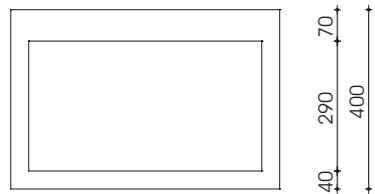

F7.5

40 520 40

AXOLUTE F7.5

600x400x75 mm

Dupont™ Corian® Glacier White

40 720 40