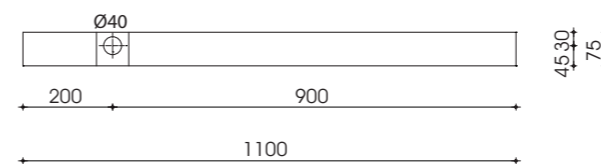

AXOLUTE F7.5

1100x400x75 mm

Dupont™ Corian® Glacier White