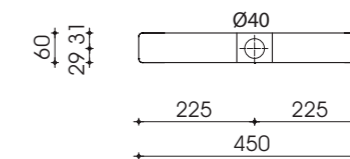

Axolute H7 bathtub in DuPont™ Corian® Glacier White/ Light Blue.

SCHEDE TECNICHE
TECHNICAL DRAWINGS

T4

AXOLUTE T4

490x490x40 mm

acciaio lucido *polished stainless steel*

Q45

AXOLUTE Q45