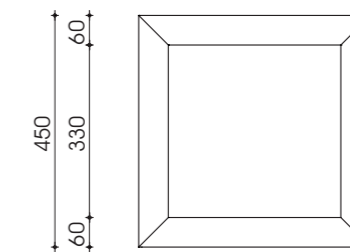

Axolute H7 bathtub in DuPont™ Corian® Glacier White/ Light Blue.

SCHEDE TECNICHE
TECHNICAL DRAWINGS

T4

AXOLUTE T4

490x490x40 mm

acciaio lucido *polished stainless steel*

Q45

AXOLUTE Q45