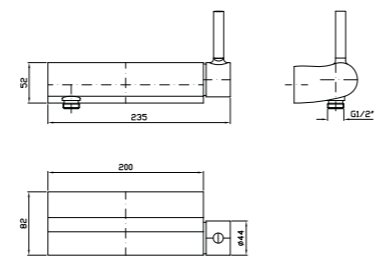

PAN
ZP6068
Monocomando esterno doccia
Exposed single lever shower mixer
Mitigeur douche mural
AP-EHM-Brausebatterie
Monomando exterior ducha