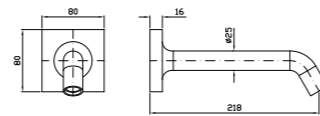

PAN
ZAC660
Specchio 100x20 cm
Mirror 100x20 cm
Miroir 100x20 cm
Spiegel 100x20 cm
Espejo 100x20 cm