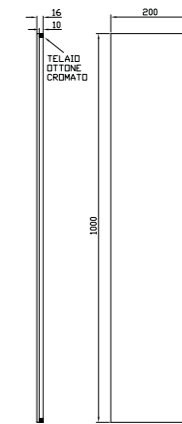

PAN
ZAC660
Specchio 100x20 cm
Mirror 100x20 cm
Miroir 100x20 cm
Spiegel 100x20 cm
Espejo 100x20 cm